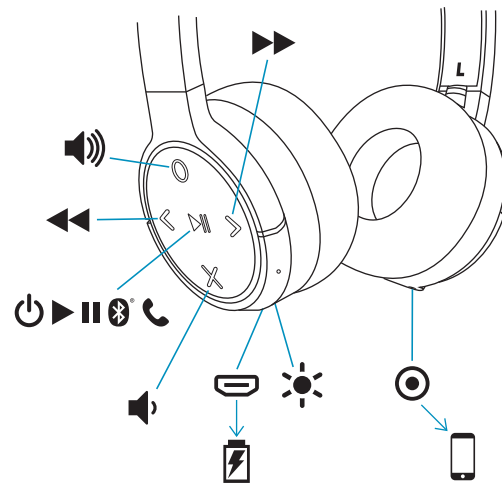

2hrs

24hrs

Power On Bluetooth → ...3s

Jam Already There 0000

Play/Pause → ...0.5s

Call → ...0.5s

Call Answer → ...0.5s

Call End → ...3s

Call End → ...3s

Left/Right → ...1s

Next → ...1s

Volume Up → ...0.5s

Volume Down → ...0.5s