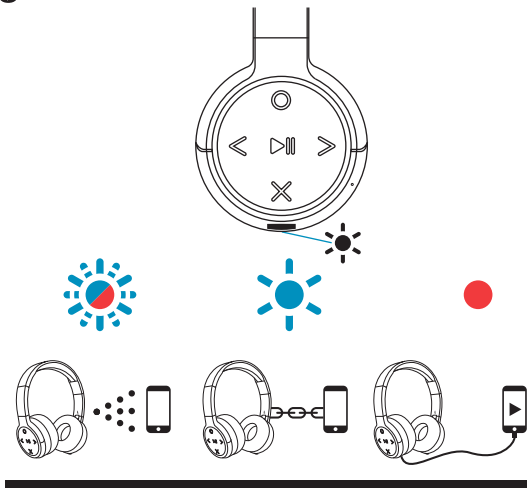

2hrs

24hrs

Power On Bluetooth → ...3s

Jam Already There 0000

Play/Pause → ...0.5s

Call → ...0.5s

Call Answer → ...0.5s

Call End → ...3s

Call End → ...3s

Left/Right → ...1s

Next → ...1s

Volume Up → ...0.5s

Volume Down → ...0.5s