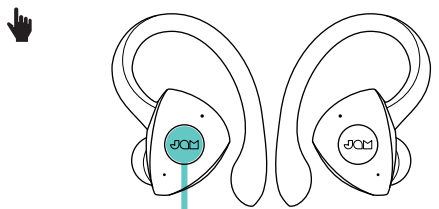

# TRUE WIRELESS ATHLETE

HX-EP525  
Quickstart Guide  
Guide de démarrage rapide  
Guía de inicio rápido  
Schnellstartanleitung  
Guida rapida

QS-HXEP525 © 2020 JAM. All Rights Reserved. JAM is trademark of HMDX.  
The Bluetooth® word mark and logos are registered trademarks owned by Bluetooth SIG, Inc. and any use of such marks by HMDX is under license. / Tous droits réservés / Todos derechos reservados / Alle Rechte vorbehalten / Tutti i diritti riservati

2 hrs

7+ hrs / 32+ hrs

- Power On: Power button + Bluetooth icon → ...5s
- Pairing: Bluetooth icon → JAM TWS Athlete (phone icon)
- Play/Pause: Play/Pause button → ...1x
- Next: Next button → ...2x
- Previous: Previous button → ...2x
- Mic: Mic icon → ...3x

- Call: Phone icon → ...1x
- Call End: Phone icon → ...1x
- Call Answer: Phone icon → ...2s
- Call Reject: Phone icon → ...2s

- Power On: Power button + Bluetooth icon → ...5s
- Pairing: Bluetooth icon → JAM TWS Athlete (phone icon)
- Play/Pause: Play/Pause button → ...1x
- Next: Next button → ...2x