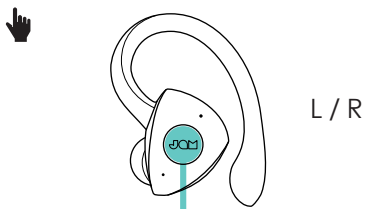

2 hrs

7+ hrs / 32+ hrs

- Power On: Power button + Bluetooth icon → ...5s
- Pairing: Bluetooth icon → JAM TWS Athlete (phone icon)
- Play/Pause: Play/Pause button → ...1x
- Next: Next button → ...2x
- Previous: Previous button → ...2x
- Mic: Mic icon → ...3x

- Call: Phone icon → ...1x
- Call End: Phone icon → ...1x
- Call Answer: Phone icon → ...2s
- Call Reject: Phone icon → ...2s

- Power On: Power button + Bluetooth icon → ...5s
- Pairing: Bluetooth icon → JAM TWS Athlete (phone icon)
- Play/Pause: Play/Pause button → ...1x
- Next: Next button → ...2x