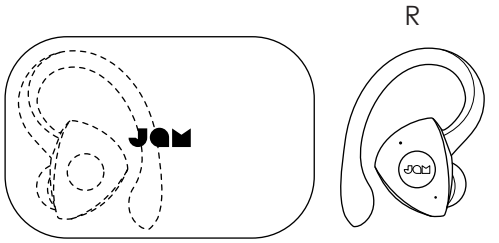

2 hrs

7+ hrs / 32+ hrs

- Power On: Power button + Bluetooth icon → ...5s
- Pairing: Bluetooth icon → JAM TWS Athlete (phone icon)
- Play/Pause: Play/Pause button → ...1x
- Next: Next button → ...2x
- Previous: Previous button → ...2x
- Mic: Mic icon → ...3x

- Call: Phone icon → ...1x
- Call End: Phone icon → ...1x
- Call Answer: Phone icon → ...2s
- Call Reject: Phone icon → ...2s

- Power On: Power button + Bluetooth icon → ...5s
- Pairing: Bluetooth icon → JAM TWS Athlete (phone icon)
- Play/Pause: Play/Pause button → ...1x
- Next: Next button → ...2x