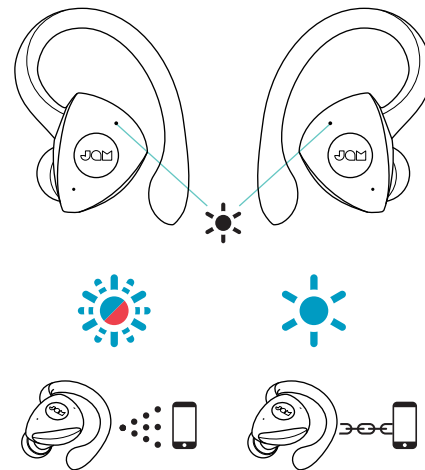

# TRUE WIRELESS ATHLETE

HX-EP525  
Quickstart Guide  
Guide de démarrage rapide  
Guía de inicio rápido  
Schnellstartanleitung  
Guida rapida

QS-HXEP525 © 2020 JAM. All Rights Reserved. JAM is trademark of HMDX.  
The Bluetooth® word mark and logos are registered trademarks owned by Bluetooth SIG, Inc. and any use of such marks by HMDX is under license. / Tous droits réservés / Todos derechos reservados / Alle Rechte vorbehalten / Tutti i diritti riservati

2 hrs

7+ hrs / 32+ hrs

- Power On: Power button + Bluetooth icon → ...5s
- Pairing: Bluetooth icon → JAM TWS Athlete (phone icon)
- Play/Pause: Play/Pause button → ...1x
- Next: Next button → ...2x
- Previous: Previous button → ...2x
- Mic: Mic icon → ...3x

- Call: Phone icon → ...1x
- Call End: Phone icon → ...1x
- Call Answer: Phone icon → ...2s
- Call Reject: Phone icon → ...2s

- Power On: Power button + Bluetooth icon → ...5s
- Pairing: Bluetooth icon → JAM TWS Athlete (phone icon)
- Play/Pause: Play/Pause button → ...1x
- Next: Next button → ...2x