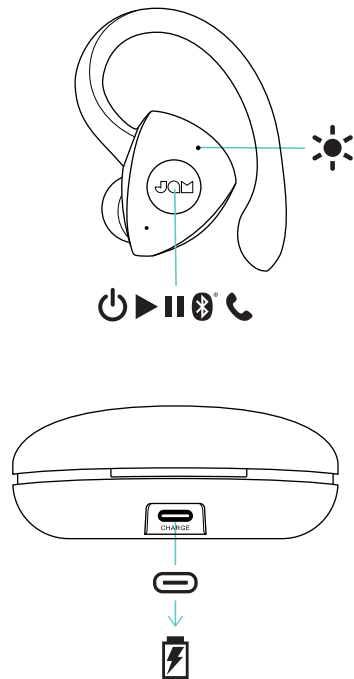

# TRUE WIRELESS ATHLETE

HX-EP525  
Quickstart Guide  
Guide de démarrage rapide  
Guía de inicio rápido  
Schnellstartanleitung  
Guida rapida

QS-HXEP525 © 2020 JAM. All Rights Reserved. JAM is trademark of HMDX.  
The Bluetooth® word mark and logos are registered trademarks owned by Bluetooth SIG, Inc. and any use of such marks by HMDX is under license. / Tous droits réservés / Todos derechos reservados / Alle Rechte vorbehalten / Tutti i diritti riservati

2 hrs

7+ hrs / 32+ hrs

- Power On: Power button + Bluetooth icon → ...5s
- Pairing: Bluetooth icon → JAM TWS Athlete (phone icon)
- Play/Pause: Play/Pause button → ...1x
- Next: Next button → ...2x
- Previous: Previous button → ...2x
- Mic: Mic icon → ...3x

- Call: Phone icon → ...1x
- Call End: Phone icon → ...1x
- Call Answer: Phone icon → ...2s
- Call Reject: Phone icon → ...2s

- Power On: Power button + Bluetooth icon → ...5s
- Pairing: Bluetooth icon → JAM TWS Athlete (phone icon)
- Play/Pause: Play/Pause button → ...1x
- Next: Next button → ...2x