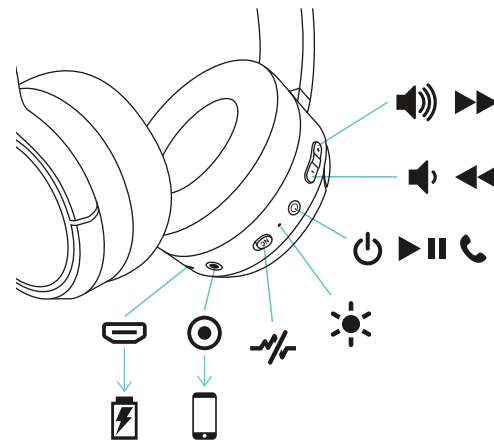

TRUE WIRELESS TRAVEL ANC

HX-HP110
Quick Start Guide
Guide de démarrage rapide
Guía de inicio rápido
Schnellstartanleitung
Guida rapida

QS-HXHP110 © 2020 JAM. All Rights Reserved. JAM is trademark of HMDX.
The Bluetooth® word mark and logos are registered trademarks owned by Bluetooth
SIG, Inc. and any use of such marks by HMDX is under license. / Tous droits réservés /
Todos derechos reservados / Alle Rechte vorbehalten / Tutti i diritti riservati

2 hrs

18 hrs + /

24 hrs

Power + Bluetooth → ...2s

JAM Travel ANC

Play/Pause → ...1x

Volume/ANC → NC

Answer → ...1x

End Call → ...1x

Headset → Phone → ...2s

Call End → ...2s

Volume Up → Speaker ↑ → ...1x

Volume Down → Speaker ↓ → ...1x

Volume Up → Previous → ...2s

Volume Down → Next → ...2s