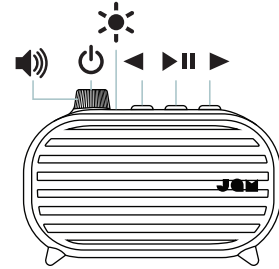

CLASSIC WIRELESS SPEAKER

HX-P325
Quick Start Guide
Guide de Démarrage Rapide
Guia de Inicio Rápido
Schnellstartanleitung
Guida Rapida

QS-HXP325 ©2020 JAM. All rights reserved. JAM is a trademark of HMDX.
The Bluetooth® word mark and logos are registered trademarks owned by Bluetooth SIG, Inc. and any use of such marks by HMDX is under license. / Tous droits réservés / Todos derechos reservados / Alle Rechte vorbehalten / Tutti i diritti riservati